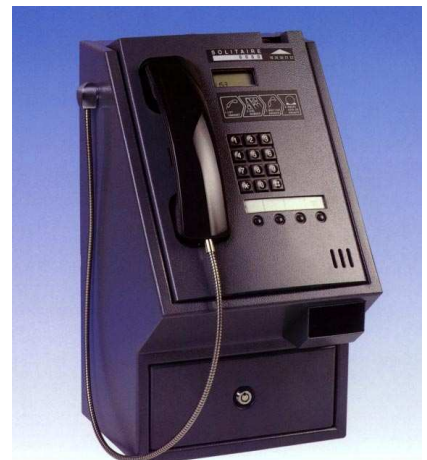

### Cash Records

Lockable cash box, with 600 coin capacity

LCD displays Cash Records

High Security Metal Cased Version available